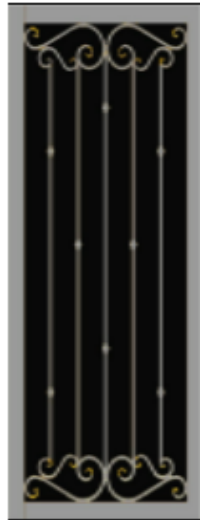

STYLE EXAMPLES

for

Security Doors

Screen Doors

Decorative Doors

Decorative Gates

Architectural Styles

- **Rural Mediterranean**
- **Tuscan**
- **Spanish Monterey**

Notes:

- Security Door Frame shall be a dark color that compliments the trim colors of the house.
- Screen Fabric or Metal Mesh shall be black, dark bronze, dark brown or dark charcoal color. (no light, cream or tan colors)
- Security Doors must be submitted for review and approval by the Design Review Committee prior to