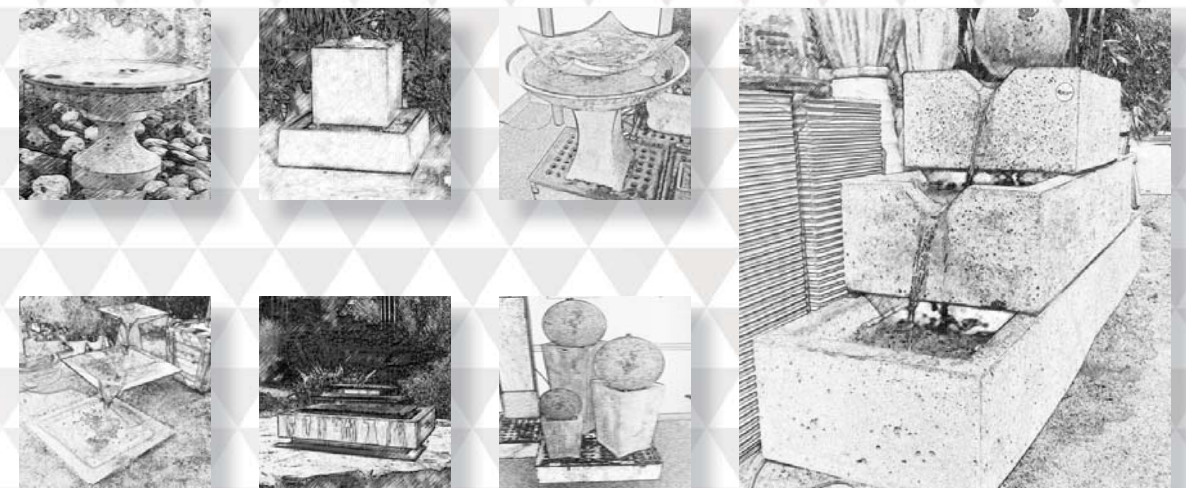

TRADITIONAL ▶ FRANK LLOYD WRIGHT/POSTMODERN ▶ DESERT PRARIE ▶ MODERN

Some things never go out of style. These Eastmark styles are based on classic design principles and are characterized by massing that is often more horizontal in appearance, composed of simple forms with vertical proportioned windows and door surrounds.

Lights

Water features

Furniture

Gates

Railings

Doors and Screens

Pots